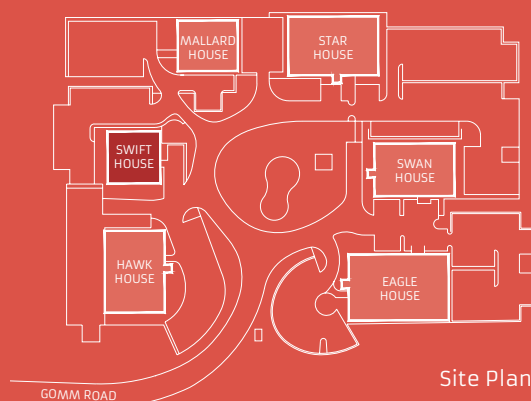

# MALLARD HOUSE

PEREGRINE  
BUSINESS  
PARK

HIGH WYCOMBE, BUCKINGHAMSHIRE HP13 7DL

Site Plan

# G

Site Plan