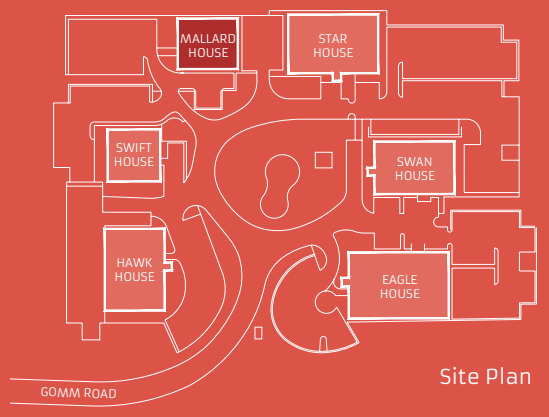

# MALLARD HOUSE

PEREGRINE  
BUSINESS  
PARK

HIGH WYCOMBE, BUCKINGHAMSHIRE HP13 7DL

Site Plan

# G

Site Plan